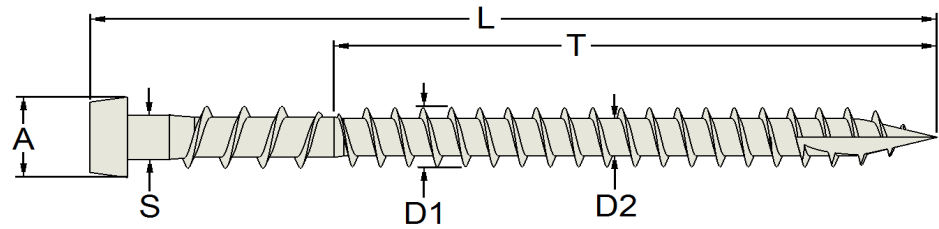

JOB NAME:	
CONTRACTOR:	DATE:

**CAMO® COMPOSITE SCREW**

**Size Range:** #10  
**Head Type:** Trim  
**Drive Type:** T20 Star  
**Point Type:** Sharp, Type-17 Cut

**APPLICATION** Secures decking to wood substructure  
 For indoor or outdoor applications

**FEATURES** Compatible with chemically treated lumber  
 Trilobular shank reduces material displacement and torque  
 Type-17 cutting tip removes board material as it bores in, reducing friction and drive time  
 Reverse upper thread pulls the board tight to the joist and provides a clean finish at entry point

**DIMENSIONS**

	Head Dia.	Major Thread Dia.	Minor Thread Dia.	Overall Length	Shank Dia.	Thread Length
	A	D1	D2	L	S	T
#10 x 2-1/2 in	∅ 0.253 in	∅ 0.195 in	∅ 0.122 in	2.50 in	∅ 0.146 in	1.75 in