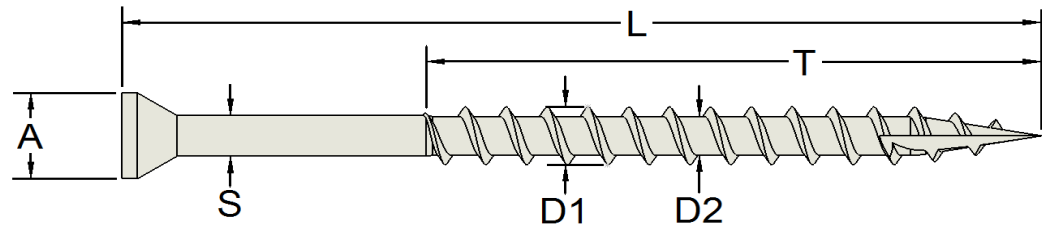

JOB NAME:	
CONTRACTOR:	DATE:

CAMO® TRIM HEAD DECK SCREW

Size Range: #7, #8, #9, #10
 Head Type: Trim
 Drive Type: T15 Star
 Point Type: Sharp, Type-17 Cut

APPLICATION Secures decking to wood substructure
 For indoor or outdoor applications

FEATURES Compatible with ACQ treated lumber
 Trim head design reduces visibility
 Type-17 cutting tip removes board material as it bores in, reducing friction and drive time

COATING Proprietary ProTech coating is designed to work with ACQ treated lumber
 Provides 1500 hour corrosion protection per ASTM B117 test standard
 ProTech coating is available only in green for this product
 Stainless Steel screws are passivated per ASTM A380 standard

INSTALLATION Not recommended for use with impact drivers

DIMENSIONS

Head Diameter	Major Thread Dia.	Minor Thread Dia.	Overall Length	Shank Dia.	Thread Length
A	D1	D2	L	S	T
Ø 0.261 in	Ø 0.176 in	Ø 0.118 in	1-5/8 in	Ø 0.124 in	1.16 in
Ø 0.261 in	Ø 0.176 in	Ø 0.118 in	2 in	Ø 0.124 in	1.40 in
Ø 0.261 in	Ø 0.176 in	Ø 0.118 in	2-1/2 in	Ø 0.124 in	1.67 in
Ø 0.261 in	Ø 0.176 in	Ø 0.118 in	3 in	Ø 0.124 in	2.07 in
Ø 0.261 in	Ø 0.176 in	Ø 0.118 in	3-1/2 in	Ø 0.124 in	2.42 in