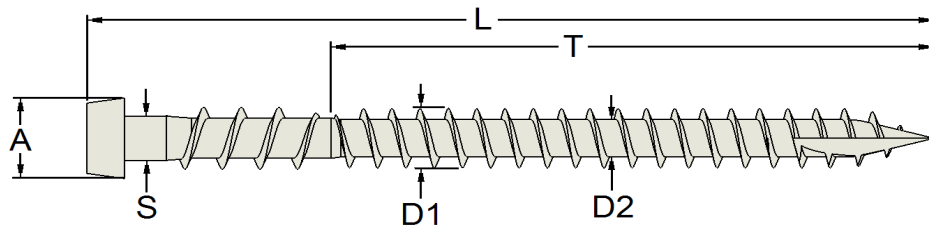

JOB NAME:	
CONTRACTOR:	DATE:

CAMO® COMPOSITE SCREW

Size Range: #10 (M5)
Head Type: Trim
Drive Type: T20 Star
Point Type: Sharp, Type-17 Cut

APPLICATION Secures decking to wood substructure
 For indoor or outdoor applications

FEATURES Compatible with chemically treated lumber
 Trilobular shank reduces material displacement and torque
 Type-17 cutting tip removes board material as it bores in, reducing friction and drive time
 Reverse upper thread pulls the board tight to the joist and provides a clean finish at entry point

INSTALLATION Not recommended for use with impact drivers

CAUTION

Not to be used for structural applications
 Not designed for use in aluminum, vinyl, stone, or rubber deck board products
 Not designed for use with steel or other metal substructure components
 No warranty is provided when the product is used in connection with incorrect applications
 Read manufacturers' installation instructions for deck board products

DIMENSIONS

	Head Dia.	Major Thread Dia.	Minor Thread Dia.	Overall Length	Shank Dia.	Thread Length
	A	D1	D2	L	S	T
#10 x 2-1/2 in (M5 x 64 mm)	Ø 0.266 in (Ø 6.8 mm)	Ø 0.195 in (Ø 5.0 mm)	Ø 0.122 in (Ø 3.1 mm)	2.50 in (63.5 mm)	Ø 0.146 in (Ø 3.7 mm)	1.75 in (45.0 mm)